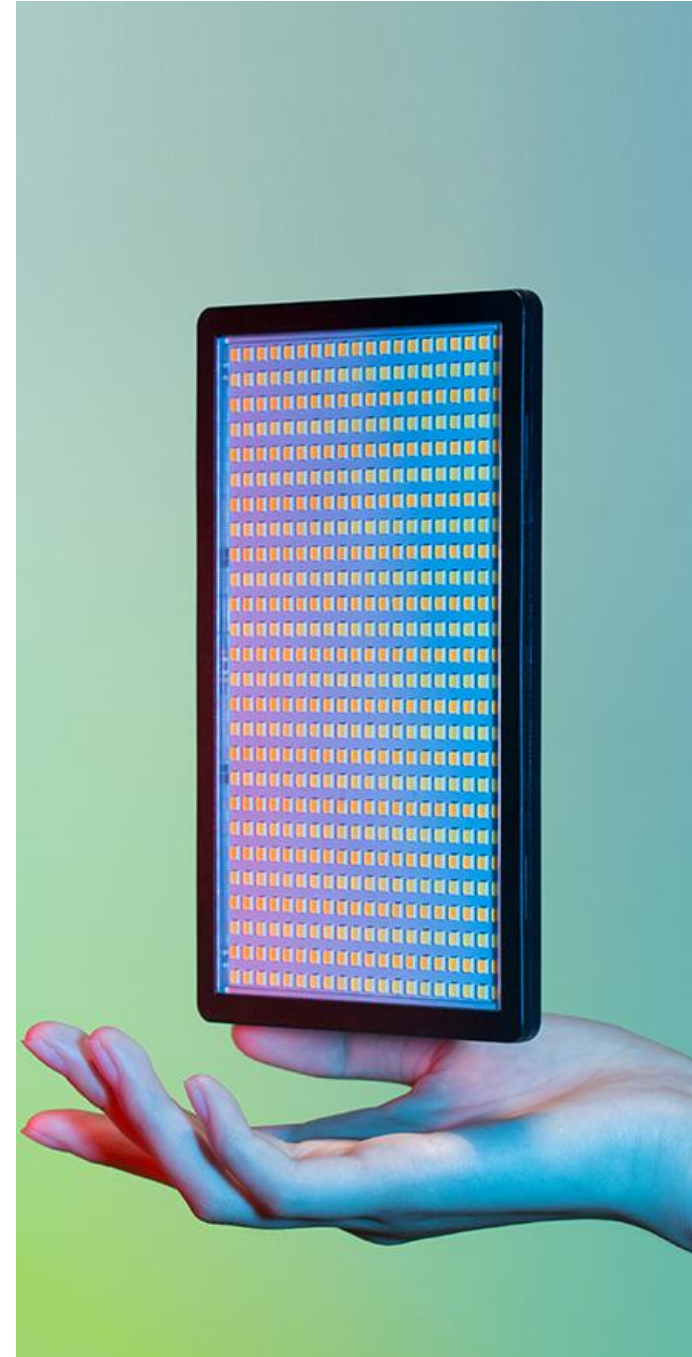

TL520

- LED: 520pcs(warm LED 260 /cold LED 260)
- Power: 37W(Max)
- Brightness: >4100lm
- Brightness Adjustment: 0-100°
- Color temperature: 3200-5600K (±300K)
- Light angle: 120°
- Average life: 50000H
- Power supply: 8.4v (F550, F750, F950)
- Working temperature: -10~40°C
- Color rendering: ≥90
- Net Weight: 225g±10g
- Dimension: 173*112*20mm