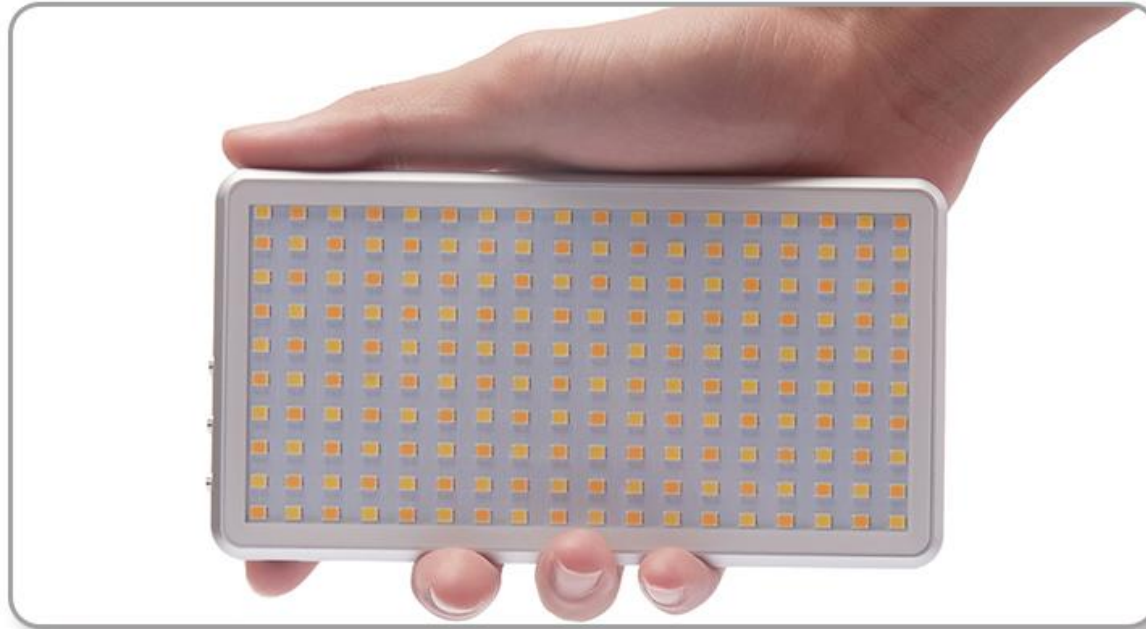

TA96

- LED: 96pcs
- Battery: Build-in Li-Polymer 3200mAh
- Color Temperature: 3000K-5500K(±200K)
- Power: 8W (Max)
- Input: Type-C 5V/1A 5V/2A
- Light angle: 120°
- Color Rendering: RA≥96
- Working time: 1 H under 100% brightness, 17 Hours under 5% brightness
- Screen: LCD
- Net Weight: 146g
- Size: 116*68*10mm

TA112

- LED: 112pcs
- Max Power: 9W(Dual Color Temperature)
- Built-in Polymer Battery: DC3.85V 2470mAh
- Color Temperature Range: 3200-5600K
- Color Rendering: RA>96
- Dimming Range: 5-100%
- Charging Time: Approx. 3.5 hours
- Usage Temperature: -10-35°C
- Charger Input: 5V 1A/5V 2A
- Fix Connector: 4/1 Screw
- Net Weight: 130g
- Size: 125.7*70*10.3mm

TA120

- LED: 120pcs
- Battery: Build-in Li-Polymer 3200mAh
- Color Temperature: 3000K-5500K(±200K)
- Power: 8W (Max)
- Input: Type-C 5V/1A 5V/2A
- Light angle: 120°
- Color Rendering: RA≥96
- Working time: 1 H under 100% brightness, 17 Hours under 5% brightness
- Screen: LCD
- Net Weight: 168g
- Size: 116*68*12mm