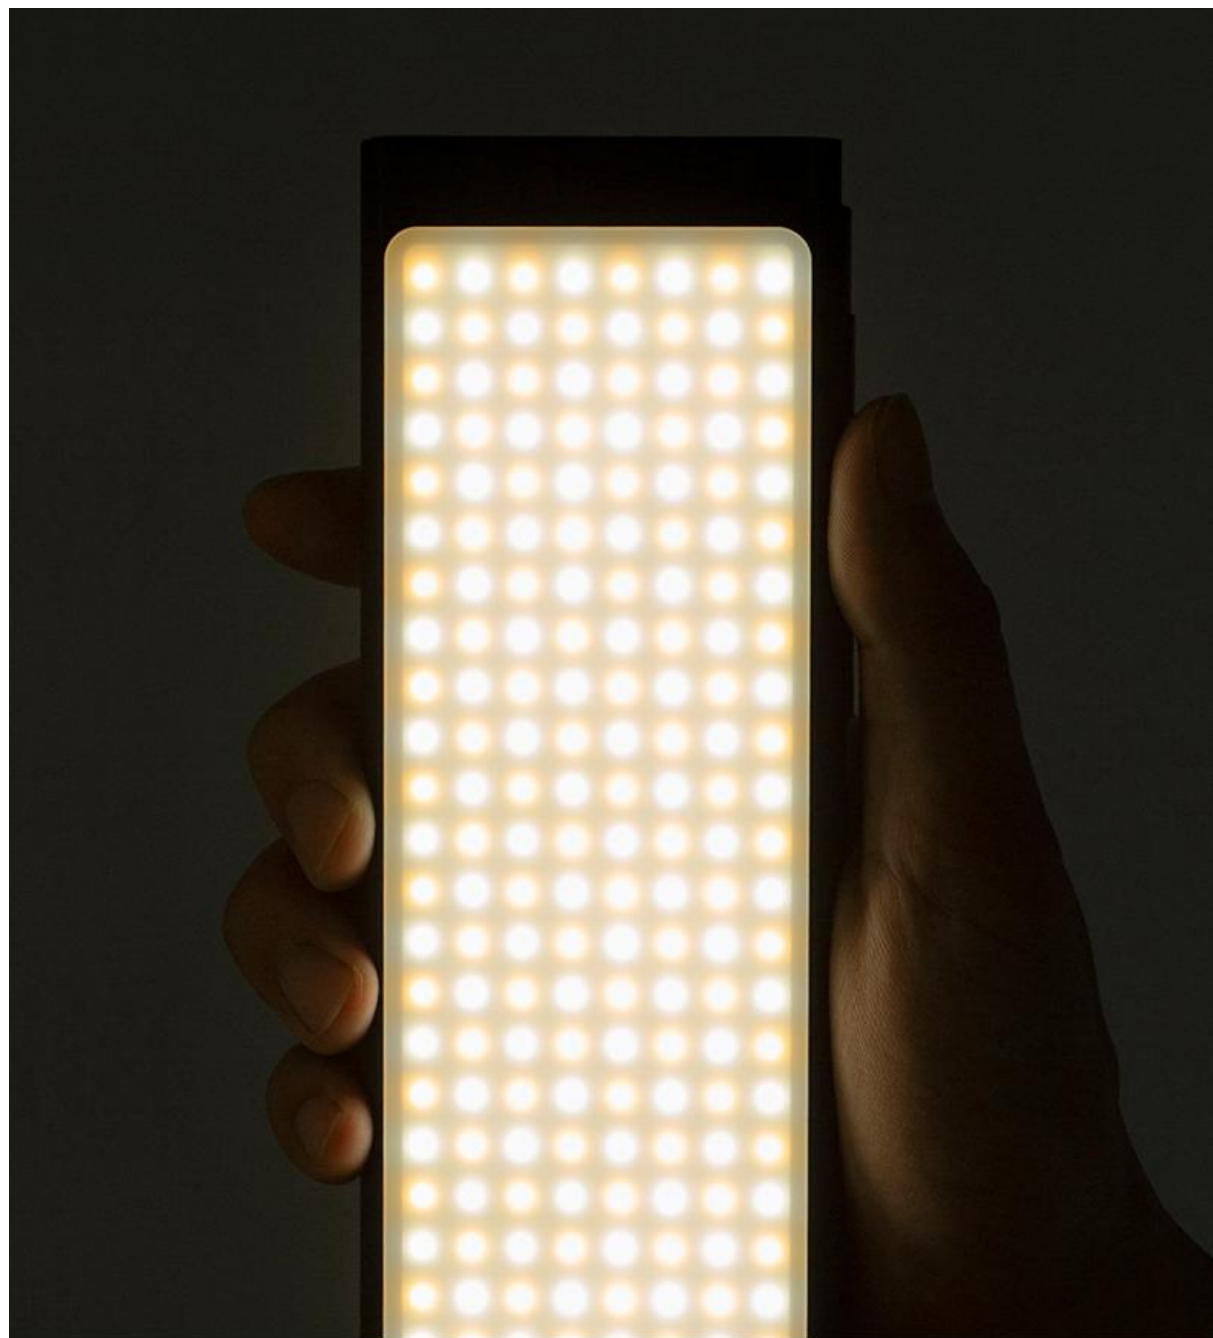

TA184

- LED: 184pcs (Cold light: 92pcs, warm light: 92pcs)
- Max Illumination: >1000lm (100%,5600K)
- Battery: Build-in Li-ion 3.7V 5000mAh
- Max Power: 12W
- Color Temperature: 3200K-5600K (±250K)
- Color Rendering: CRI>95
- Working time: Around 100minutes (100%, 5600K)
- Display: LCD (Brightness, Color temperature, battery power, time)
- Charging Time: Around 3 hours
- Input: USB-C 5V/2A
- Output: USB 5V/2A
- Light Angle: >120 degree
- Working Temperature: -10-35°C
- Storage temperature: -10-60°C
- Net weight: 243g
- Size: 183*67*16mm