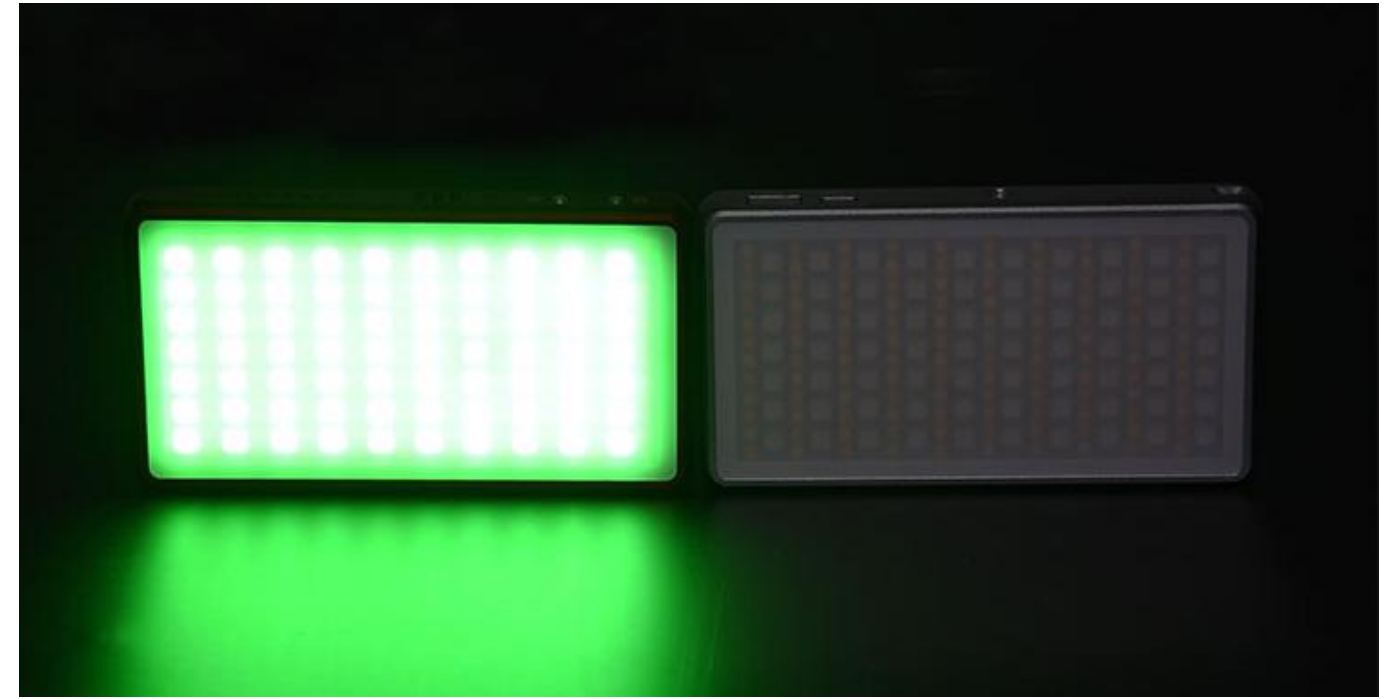

TC150AR-RGB

- LED: 150pcs
- Built-in Li-polymer Battery: 7.4V 3200mAh
- Maximum power: 12W
- Color Temperature range: 2500-8500K
- Material: Aluminum Alloy
- RGB Color: HSI 0-360°
- Color rendering Ra>97
- Dimming range: 0-100
- Charging time: 2.5 Hours
- Run-time: 150minutes under 100% brightness
- Input: Type-C 5V/9V/12V, QC3.0 quick-charging compatible
- Net Weight: 450g
- Size: 133*83*16mm

TC190AM-RGB

- LED: 190pcs
- Power: 18W
- Illumination: 1600 lux
- Color temperature: 2500K-8500K
- Light-emitting angle: 120°
- Hue and saturation: 0-360° regulation
- Color rendering: CRI≥96, TLCI≥98
- Brightness adjustment: 0%-100%
- Charging: Type-C 5V/9V/12V, QC3.0/QC2.0/AFC quick-charging compatible
- Battery: 5000mAh Li-Polymer battery
- Charging time: 1 hour for quick, 2 hours for common
- Runtime: 100% for 180 minutes, 5% for 28 hours
- Digital screen: OLED
- Material: Aluminum Alloy
- Net Weight: 210g±10g
- Size: 129.5mm*71.5mm*15mm